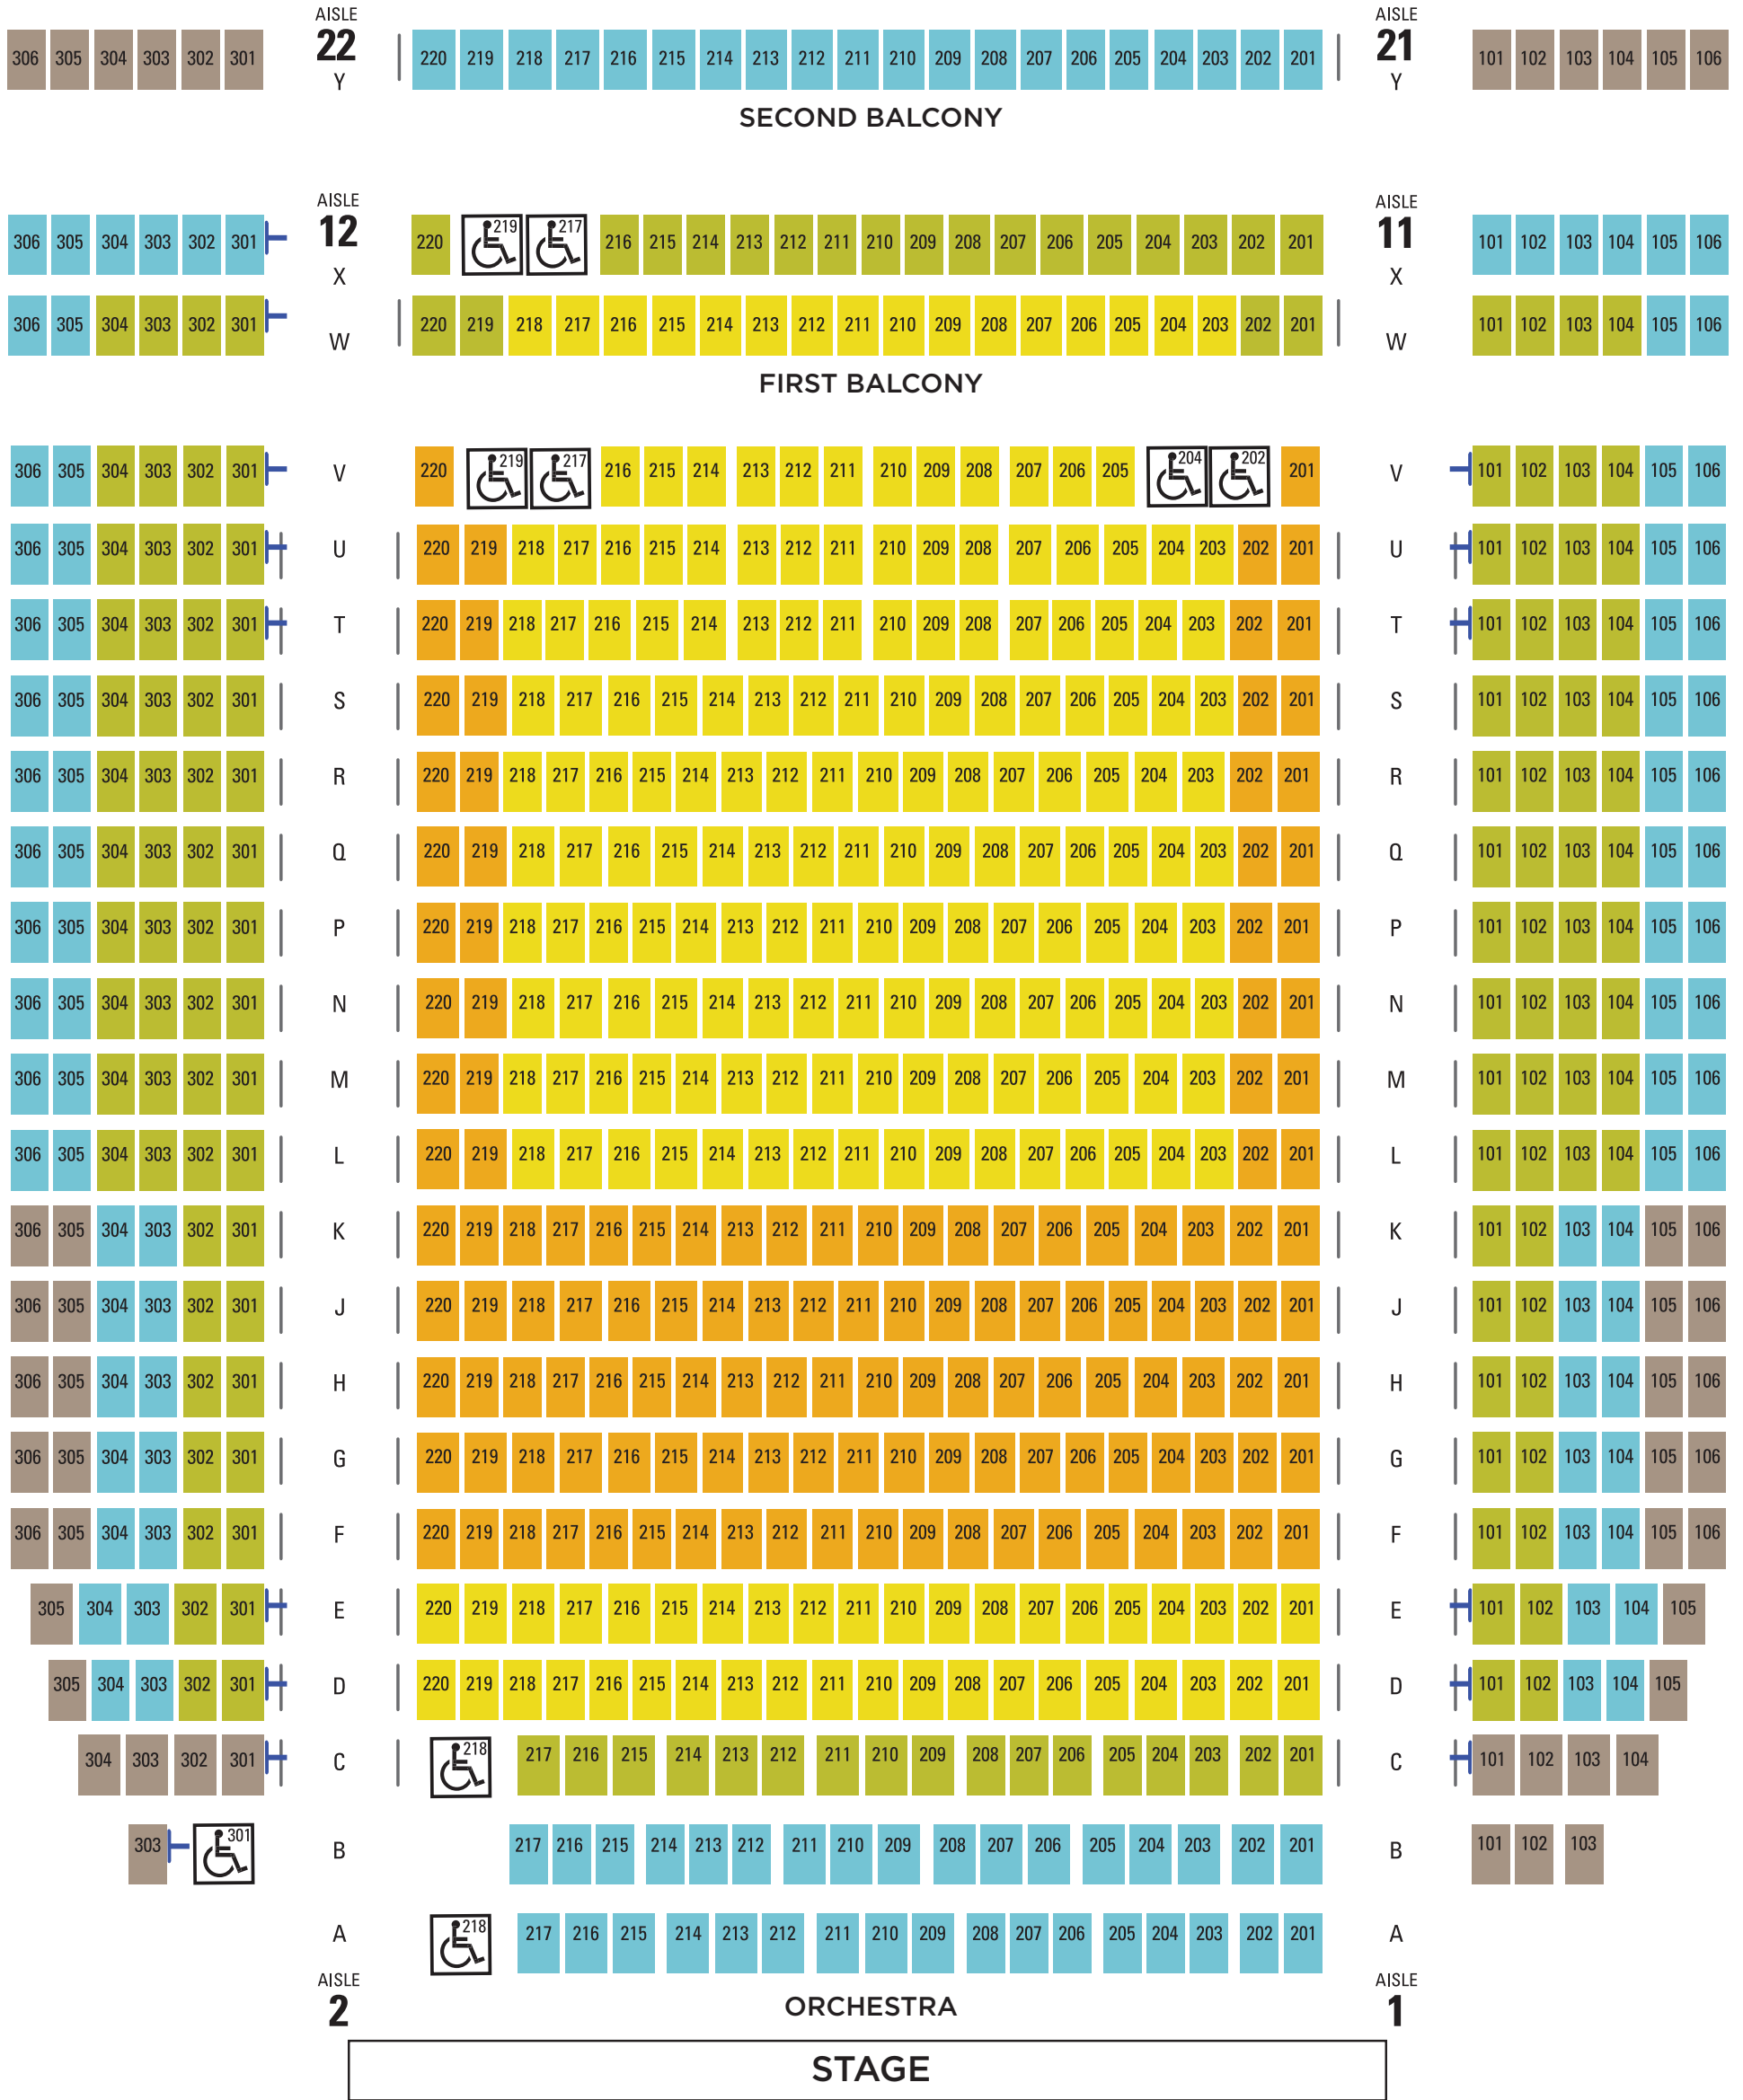

McGuire Proscenium Stage

	AREA 1A		AREA 3		ACCESSIBLE SEATING
	AREA 1		AREA 4		TRANSFER ARMS
	AREA 2				RAILING