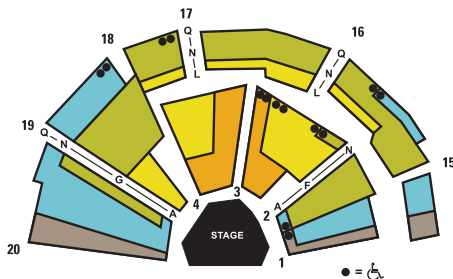

## Adult groups of 15 or more save!

### SEATING CHARTS

WURTELE THRUST STAGE

McGUIRE PROSCENIUM STAGE

<i>A Christmas Carol</i>	AREA 1A	AREA 1	AREA 2	AREA 3	AREA 4
Previews (Nov 11-16) Relaxed Performance (Dec 3)	\$30.50	\$25.50	\$19.00	\$19.00	\$19.00
Nov 17-22	\$59.65	\$51.15	\$40.20	\$32.20	\$28.20
Tue, Wed and Thu at 7:30 p.m. Sun at 7 p.m.	\$68.15	\$59.65	\$48.20	\$40.20	\$36.20
Fri and Sat at 7:30 p.m. Sat and Sun at 1 p.m.	\$76.65	\$68.15	\$56.20	\$48.20	\$44.20
Dec 8-10, 26	\$115.00	\$105.00	\$95.00	\$85.00	\$80.00
Dec 15-16, 21-23 at 7:30 p.m. Dec 16-17, 22-23 at 1 p.m.	\$135.00	\$125.00	\$115.00	\$105.00	\$100.00

<i>Little Shop of Horrors</i>	AREA 1A	AREA 1	AREA 2	AREA 3	AREA 4
Previews; Wed at 1 p.m.	\$36.00	\$30.50	\$24.00	\$20.00	\$20.00
Tue and Wed at 7:30 p.m.	\$64.75	\$55.40	\$34.15	\$28.95	\$28.95
Thu at 7:30 p.m.; Sun at 7 p.m.	\$71.55	\$62.20	\$39.35	\$34.15	\$34.15
Fri at 7:30 p.m. Sat and Sun at 1 p.m.	\$74.95	\$65.60	\$41.95	\$36.75	\$36.75
Sat at 7:30 p.m.; Opening Night	\$81.75	\$72.40	\$61.35	\$54.55	\$54.55

All other productions	AREA 1A	AREA 1	AREA 2	AREA 3	AREA 4
Previews; Wed at 1 p.m.	\$33.50	\$28.00	\$21.50	\$17.50	\$17.50
Tue and Wed at 7:30 p.m.	\$60.50	\$51.15	\$30.90	\$25.70	\$25.70
Thu at 7:30 p.m.; Sun at 7 p.m.	\$63.05	\$53.70	\$32.85	\$27.65	\$27.65
Fri at 7:30 p.m. Sat and Sun at 1 p.m.	\$66.45	\$57.10	\$35.45	\$30.25	\$30.25
Sat at 7:30 p.m.; Opening Night	\$70.70	\$61.35	\$50.30	\$43.50	\$43.50