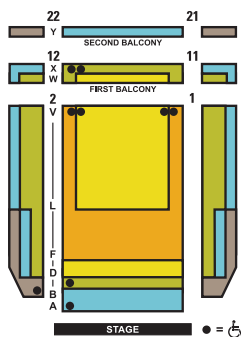

### SEATING CHARTS

WURTELE THRUST STAGE

McGUIRE PROSCENIUM STAGE

<i>A Christmas Carol</i>	AREA 1A	AREA 1	AREA 2	AREA 3	AREA 4
Previews (Nov 11-16) Relaxed Performance (Dec 3)	\$30.50	\$25.50	\$19.00	\$19.00	\$19.00
Nov 17-22	\$59.65	\$51.15	\$40.20	\$32.20	\$28.20
Tue, Wed and Thu at 7:30 p.m. Sun at 7 p.m.	\$68.15	\$59.65	\$48.20	\$40.20	\$36.20
Fri and Sat at 7:30 p.m. Sat and Sun at 1 p.m.	\$76.65	\$68.15	\$56.20	\$48.20	\$44.20
Dec 8-10, 26	\$115.00	\$105.00	\$95.00	\$85.00	\$80.00
Dec 15-16, 21-23 at 7:30 p.m. Dec 16-17, 22-23 at 1 p.m.	\$135.00	\$125.00	\$115.00	\$105.00	\$100.00

<i>Little Shop of Horrors</i>	AREA 1A	AREA 1	AREA 2	AREA 3	AREA 4
Previews; Wed at 1 p.m.	\$36.00	\$30.50	\$24.00	\$20.00	\$20.00
Tue and Wed at 7:30 p.m.	\$64.75	\$55.40	\$34.15	\$28.95	\$28.95
Thu at 7:30 p.m.; Sun at 7 p.m.	\$71.55	\$62.20	\$39.35	\$34.15	\$34.15
Fri at 7:30 p.m. Sat and Sun at 1 p.m.	\$74.95	\$65.60	\$41.95	\$36.75	\$36.75
Sat at 7:30 p.m.; Opening Night	\$81.75	\$72.40	\$61.35	\$54.55	\$54.55