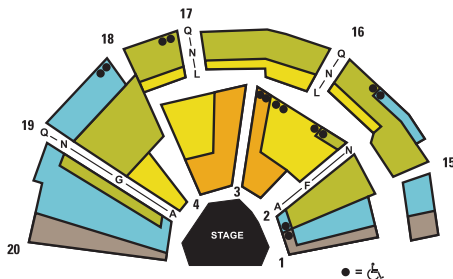

Group ticket prices include a \$1.00 handling fee per ticket.

SEATING CHARTS

WURTELE THRUST STAGE

McGUIRE PROSCENIUM STAGE

<i>A Christmas Carol</i>	AREA 1A	AREA 1	AREA 2	AREA 3	AREA 4
Previews (Nov 11-16) Relaxed Performance (Dec 3)	\$30.50	\$25.50	\$19.00	\$19.00	\$19.00
Nov 17-22	\$56.20	\$48.20	\$25.50	\$20.50	\$18.00
Tue, Wed and Thu at 7:30 p.m. Sun at 7 p.m.	\$64.20	\$56.20	\$30.50	\$25.50	\$23.00
Fri and Sat at 7:30 p.m. Sat and Sun at 1 p.m.	\$72.20	\$64.20	\$35.50	\$30.50	\$28.00
Dec 8-10, 26	\$115.00	\$105.00	\$95.00	\$85.00	\$80.00
Dec 15-16, 21-23 at 7:30 p.m. Dec 16-17, 22-23 at 1 p.m.	\$135.00	\$125.00	\$115.00	\$105.00	\$100.00

<i>Little Shop of Horrors</i>	AREA 1A	AREA 1	AREA 2	AREA 3	AREA 4
Previews; Wed at 1 p.m.	\$36.00	\$30.50	\$24.00	\$20.00	\$20.00
Tue and Wed at 7:30 p.m.	\$61.00	\$52.20	\$26.50	\$22.50	\$22.50
Thu at 7:30 p.m.; Sun at 7 p.m.	\$67.40	\$58.60	\$30.50	\$26.50	\$26.50
Fri at 7:30 p.m. Sat and Sun at 1 p.m.	\$70.60	\$61.80	\$32.50	\$28.50	\$28.50
Sat at 7:30 p.m.; Opening Night	\$77.00	\$68.20	\$57.80	\$51.40	\$51.40

All other productions	AREA 1A	AREA 1	AREA 2	AREA 3	AREA 4
Previews; Wed at 1 p.m.	\$33.50	\$28.00	\$21.50	\$17.50	\$17.50
Tue and Wed at 7:30 p.m.	\$57.00	\$48.20	\$24.00	\$20.00	\$20.00
Thu at 7:30 p.m.; Sun at 7 p.m.	\$59.40	\$50.60	\$25.50	\$21.50	\$21.50
Fri at 7:30 p.m. Sat and Sun at 1 p.m.	\$62.60	\$53.80	\$27.50	\$23.50	\$23.50
Sat at 7:30 p.m.; Opening Night	\$66.60	\$57.80	\$47.40	\$41.00	\$41.00