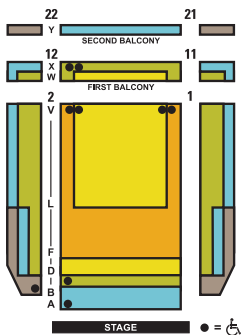

Group ticket prices include a \$1.00 handling fee per ticket.

SEATING CHARTS

WURTELE THRUST STAGE

McGUIRE PROSCENIUM STAGE

<i>A Christmas Carol</i>	AREA 1A	AREA 1	AREA 2	AREA 3	AREA 4
Previews (Nov 11-16) Relaxed Performance (Dec 3)	\$30.50	\$25.50	\$19.00	\$19.00	\$19.00
Nov 17-22	\$56.20	\$48.20	\$25.50	\$20.50	\$18.00
Tue, Wed and Thu at 7:30 p.m. Sun at 7 p.m.	\$64.20	\$56.20	\$30.50	\$25.50	\$23.00
Fri and Sat at 7:30 p.m. Sat and Sun at 1 p.m.	\$72.20	\$64.20	\$35.50	\$30.50	\$28.00
Dec 8-10, 26	\$115.00	\$105.00	\$95.00	\$85.00	\$80.00
Dec 15-16, 21-23 at 7:30 p.m. Dec 16-17, 22-23 at 1 p.m.	\$135.00	\$125.00	\$115.00	\$105.00	\$100.00

<i>Little Shop of Horrors</i>	AREA 1A	AREA 1	AREA 2	AREA 3	AREA 4
Previews; Wed at 1 p.m.	\$36.00	\$30.50	\$24.00	\$20.00	\$20.00
Tue and Wed at 7:30 p.m.	\$61.00	\$52.20	\$26.50	\$22.50	\$22.50
Thu at 7:30 p.m.; Sun at 7 p.m.	\$67.40	\$58.60	\$30.50	\$26.50	\$26.50
Fri at 7:30 p.m. Sat and Sun at 1 p.m.	\$70.60	\$61.80	\$32.50	\$28.50	\$28.50
Sat at 7:30 p.m.; Opening Night	\$77.00	\$68.20	\$57.80	\$51.40	\$51.40