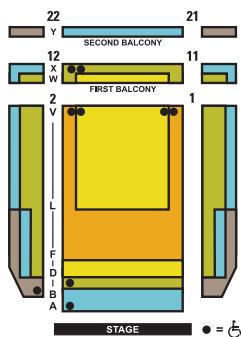

Group ticket prices include a \$1.00 handling fee per ticket.

SEATING CHARTS

WURTELE THRUST STAGE

McGUIRE PROSCENIUM STAGE

<i>A Christmas Carol</i>	AREA 1A	AREA 1	AREA 2	AREA 3	AREA 4
Previews (Nov 11-16) Relaxed Performance (Dec 3)	\$19.00	\$19.00	\$19.00	\$19.00	\$19.00
Nov 17-22	\$56.20	\$48.20	\$25.50	\$20.50	\$18.00
Tue, Wed and Thu at 7:30 p.m. Sun at 7 p.m.	\$64.20	\$56.20	\$30.50	\$25.50	\$23.00
Fri and Sat at 7:30 p.m. Sat and Sun at 1 p.m.	\$72.20	\$64.20	\$35.50	\$30.50	\$28.00
Dec 8-10, 26	\$115.00	\$105.00	\$95.00	\$85.00	\$80.00
Dec 15-16, 21-23 at 7:30 p.m. Dec 16-17, 22-23 at 1 p.m.	\$135.00	\$125.00	\$115.00	\$105.00	\$100.00

<i>Little Shop of Horrors</i>	AREA 1A	AREA 1	AREA 2	AREA 3	AREA 4
Previews; Wed at 1 p.m.	\$16.00	\$16.00	\$16.00	\$16.00	\$16.00
Tue and Wed at 7:30 p.m.	\$38.50	\$33.00	\$21.00	\$16.00	\$16.00
Thu at 7:30 p.m.; Sun at 7 p.m.	\$42.50	\$37.00	\$21.00	\$16.00	\$16.00
Fri at 7:30 p.m. Sat and Sun at 1 p.m.	\$44.50	\$39.00	\$21.00	\$16.00	\$16.00
Sat at 7:30 p.m.; Opening Night	\$48.50	\$43.00	\$36.50	\$32.50	\$30.50

All other productions	AREA 1A	AREA 1	AREA 2	AREA 3	AREA 4
Previews; Wed at 1 p.m.	\$16.00	\$16.00	\$16.00	\$16.00	\$16.00
Tue and Wed at 7:30 p.m.	\$36.00	\$30.50	\$21.00	\$16.00	\$16.00
Thu at 7:30 p.m.; Sun at 7 p.m.	\$37.50	\$32.00	\$21.00	\$16.00	\$16.00
Fri at 7:30 p.m. Sat and Sun at 1 p.m.	\$39.50	\$34.00	\$21.00	\$16.00	\$16.00
Sat at 7:30 p.m.; Opening Night	\$42.00	\$36.50	\$30.00	\$26.00	\$24.00