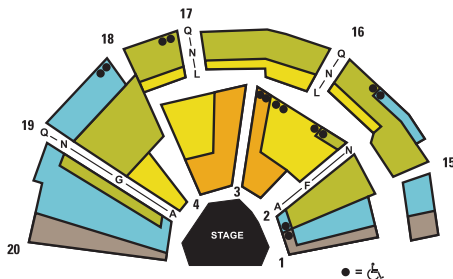

Group ticket prices include a \$1.00 handling fee per ticket.

SEATING CHARTS

WURTELE THRUST STAGE

McGUIRE PROSCENIUM STAGE

<i>A Christmas Carol</i>	AREA 1A	AREA 1	AREA 2	AREA 3	AREA 4
Previews (Nov 11-16) Relaxed Performance (Dec 3)	\$19.00	\$19.00	\$19.00	\$19.00	\$19.00
Nov 17-22	\$56.20	\$48.20	\$25.50	\$20.50	\$18.00
Tue, Wed and Thu at 7:30 p.m. Sun at 7 p.m.	\$64.20	\$56.20	\$30.50	\$25.50	\$23.00
Fri and Sat at 7:30 p.m. Sat and Sun at 1 p.m.	\$72.20	\$64.20	\$35.50	\$30.50	\$28.00
Dec 8-10, 26	\$115.00	\$105.00	\$95.00	\$85.00	\$80.00
Dec 15-16, 21-23 at 7:30 p.m. Dec 16-17, 22-23 at 1 p.m.	\$135.00	\$125.00	\$115.00	\$105.00	\$100.00

<i>Little Shop of Horrors</i>	AREA 1A	AREA 1	AREA 2	AREA 3	AREA 4
Previews; Wed at 1 p.m.	\$16.00	\$16.00	\$16.00	\$16.00	\$16.00
Tue and Wed at 7:30 p.m.	\$38.50	\$33.00	\$21.00	\$16.00	\$16.00
Thu at 7:30 p.m.; Sun at 7 p.m.	\$42.50	\$37.00	\$21.00	\$16.00	\$16.00
Fri at 7:30 p.m. Sat and Sun at 1 p.m.	\$44.50	\$39.00	\$21.00	\$16.00	\$16.00
Sat at 7:30 p.m.; Opening Night	\$48.50	\$43.00	\$36.50	\$32.50	\$30.50

All other productions	AREA 1A	AREA 1	AREA 2	AREA 3	AREA 4
Previews; Wed at 1 p.m.	\$16.00	\$16.00	\$16.00	\$16.00	\$16.00
Tue and Wed at 7:30 p.m.	\$36.00	\$30.50	\$21.00	\$16.00	\$16.00
Thu at 7:30 p.m.; Sun at 7 p.m.	\$37.50	\$32.00	\$21.00	\$16.00	\$16.00
Fri at 7:30 p.m. Sat and Sun at 1 p.m.	\$39.50	\$34.00	\$21.00	\$16.00	\$16.00
Sat at 7:30 p.m.; Opening Night	\$42.00	\$36.50	\$30.00	\$26.00	\$24.00