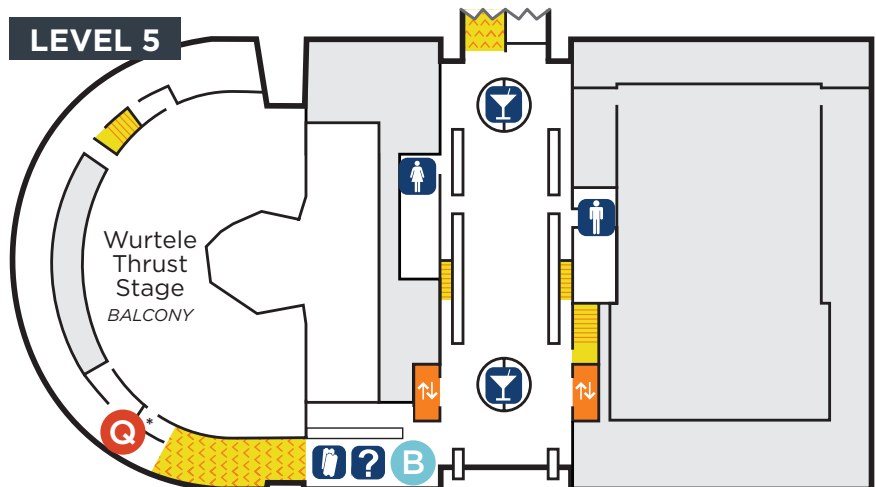

GUTHRIE THEATER

Building Map

RELAXED PERFORMANCE – THRUST

ENTRANCES

- E** Low-Traffic Entrance
Level One
- O** Entrance to Orchestra Level
Level Four
- B** Entrance to Balcony Level
Level Five

RESOURCES

- A** Activity Hall
Level Four
- Q** Quiet Area
*Levels Four and Five**
- P** Photo Booth
Level Four

NAVIGATION

- Escalator
- Elevator
- Stairs
- Ramp

SERVICES

- Concierge Desk
Levels One, Four and Five
- Box Office
Levels One, Four and Five
- Public Restroom
Levels Four and Five
- All-Gender Restroom
Level Four
- Bar
Levels Four and Five

*The quiet area on Level Five is available during select performances only.