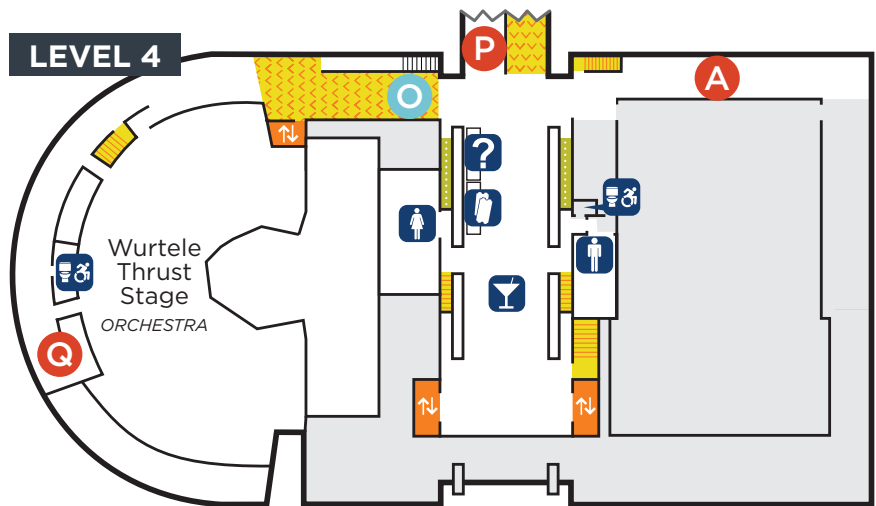

GUTHRIE THEATER

Building Map

RELAXED PERFORMANCE – THRUST

ENTRANCES

- E** Low-Traffic Entrance
Level One
- O** Entrance to Orchestra Level
Level Four
- B** Entrance to Balcony Level
Level Five

RESOURCES

- A** Activity Hall
Level Four
- Q** Quiet Area
*Levels Four and Five**
- P** Photo Booth
Level Four

NAVIGATION

- Escalator
- Elevator
- Stairs
- Ramp

SERVICES

- Concierge Desk
Levels One, Four and Five
- Box Office
Levels One, Four and Five
- Public Restroom
Levels Four and Five
- All-Gender Restroom
Level Four
- Bar
Levels Four and Five

*The quiet area on Level Five is available during select performances only.