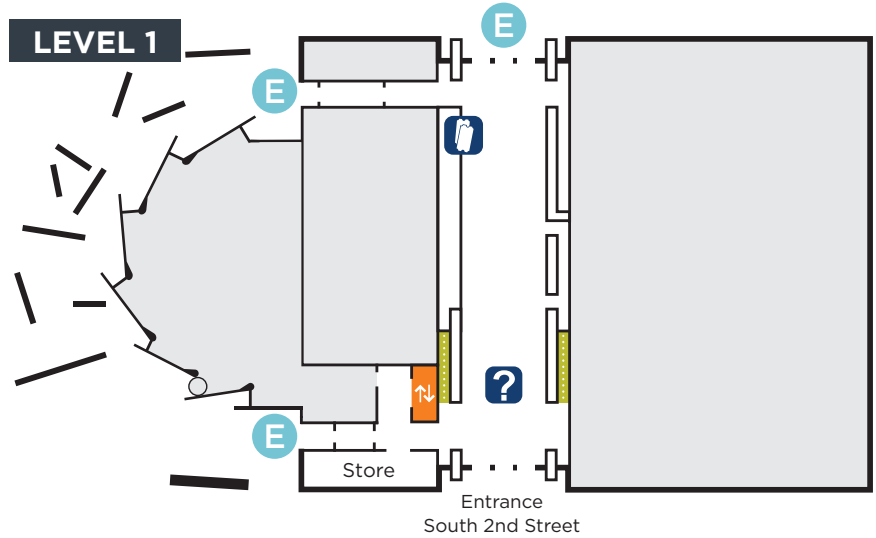

GUTHRIE THEATER

Building Map

RELAXED PERFORMANCE – THRUST

ENTRANCES

- E** Low-Traffic Entrance
Level One
- O** Entrance to Orchestra Level
Level Four
- B** Entrance to Balcony Level
Level Five

RESOURCES

- A** Activity Hall
Level Four
- Q** Quiet Area
*Levels Four and Five**
- P** Photo Booth
Level Four

NAVIGATION

- Escalator
- Elevator
- Stairs
- Ramp

SERVICES

- Concierge Desk
Levels One, Four and Five
- Box Office
Levels One, Four and Five
- Public Restroom
Levels Four and Five
- All-Gender Restroom
Level Four
- Bar
Levels Four and Five

*The quiet area on Level Five is available during select performances only.