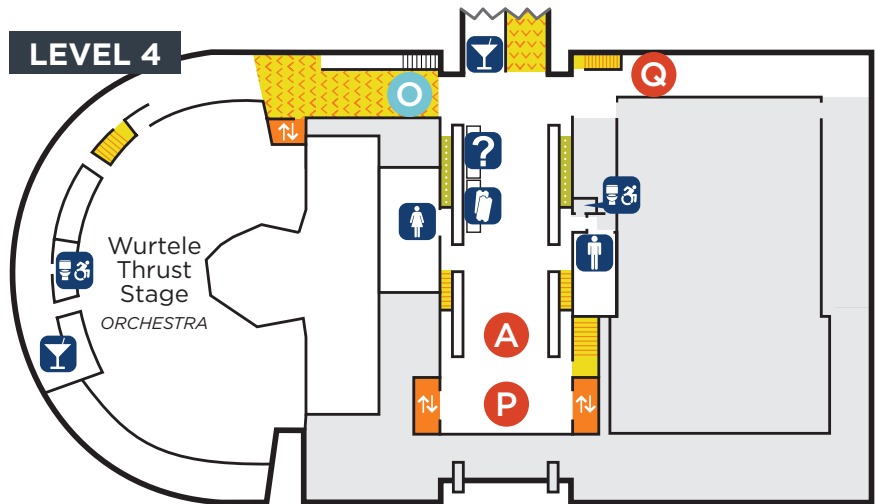

GUTHRIE THEATER

Building Map

RELAXED PERFORMANCE – THRUST

ENTRANCES

- E** Low-Traffic Entrance
Level One
- O** Entrance to Orchestra Level
Level Four
- B** Entrance to Balcony Level
Level Five

RESOURCES

- A** Activity Hall
Level Four
- Q** Quiet Area
*Levels Four and Five**
- P** Photo Booth
Level Four

NAVIGATION

- Escalator
- Elevator
- Stairs
- Ramp

SERVICES

- Concierge Desk
Levels One, Four and Five
- Box Office
Levels One, Four and Five
- Public Restroom
Levels Four and Five
- All-Gender Restroom
Level Four
- Bar
Levels Four and Five

*The quiet area on Level Five is available during select performances only.