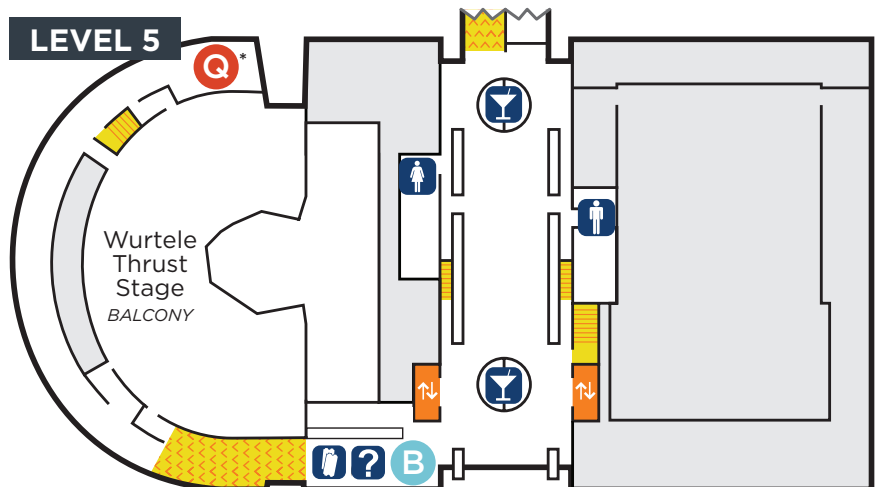

GUTHRIE THEATER

Building Map

RELAXED PERFORMANCE – THRUST

ENTRANCES

- E** Low-Traffic Entrance
Level One
- O** Entrance to Orchestra Level
Level Four
- B** Entrance to Balcony Level
Level Five

RESOURCES

- A** Activity Hall
Level Four
- Q** Quiet Area
*Levels Four and Five**
- P** Photo Booth
Level Four

NAVIGATION

- Escalator
- Elevator
- Stairs
- Ramp

SERVICES

- Concierge Desk
Levels One, Four and Five
- Box Office
Levels One, Four and Five
- Public Restroom
Levels Four and Five
- All-Gender Restroom
Level Four
- Bar
Levels Four and Five

*The quiet area on Level Five is available during select performances only.