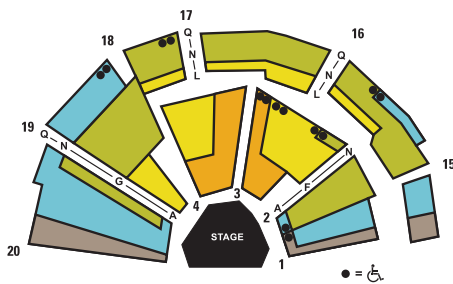

### SEATING CHARTS

WURTELE THRUST STAGE

McGUIRE PROSCENIUM STAGE

<i>A Christmas Carol</i>	AREA 1A	AREA 1	AREA 2	AREA 3	AREA 4
Nov 12-21	\$30.50	\$25.50	\$20.00	\$16.00	\$16.00
Tue, Wed, Thu at 7:30 p.m. Sun at 7 p.m. Weekdays at 10:30 a.m.	\$59.65	\$51.15	\$40.20	\$32.20	\$24.20
Nov 22-24	\$68.15	\$59.65	\$49.20	\$40.20	\$32.20
Fri and Sat at 7:30 p.m. Sat and Sun at 1 p.m. Nov 29 (1 p.m.)	\$76.65	\$68.15	\$56.20	\$48.20	\$40.20
Dec 7, 13-14, 15 (1 p.m.), 19, 26	\$115.00	\$105.00	\$95.00	\$85.00	\$75.00
Dec 20-23	\$135.00	\$125.00	\$115.00	\$105.00	\$95.00