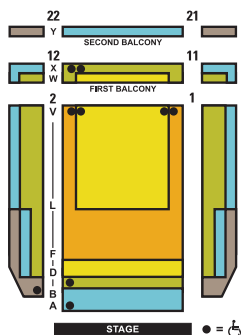

### SEATING CHARTS

WURTELE THRUST STAGE

McGUIRE PROSCENIUM STAGE

<i>A Christmas Carol</i>	AREA 1A	AREA 1	AREA 2	AREA 3	AREA 4
Nov 12-21	\$20.00	\$20.00	\$20.00	\$16.00	\$16.00
Student matinees at 10:30 a.m.	\$20.00	\$20.00	\$20.00	\$20.00	\$20.00
Tue, Wed, Thu at 7:30 p.m. Sun at 7 p.m. Nov 29 (1 p.m.)	\$56.20	\$48.20	\$25.50	\$20.50	\$15.50
Nov 22-24	\$64.20	\$56.20	\$30.50	\$25.50	\$20.50
Fri and Sat at 7:30 p.m. Sat and Sun at 1 p.m.	\$72.20	\$64.20	\$35.50	\$30.50	\$25.50
Dec 7, 13-14, 15 (1 p.m.), 19, 26	\$115.00	\$105.00	\$95.00	\$85.00	\$75.00
Dec 20-23	\$135.00	\$125.00	\$115.00	\$105.00	\$95.00