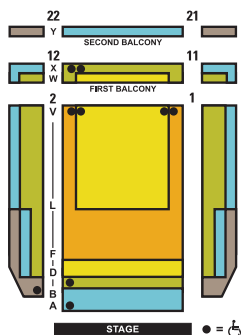

### SEATING CHARTS

WURTELE THRUST STAGE

McGUIRE PROSCENIUM STAGE

<i>A Christmas Carol</i>	AREA 1A	AREA 1	AREA 2	AREA 3	AREA 4
Nov 12-21	\$30.50	\$25.50	\$20.00	\$16.00	\$16.00
Tue, Wed, Thu at 7:30 p.m. Sun at 7 p.m. Weekdays at 10:30 a.m.	\$59.65	\$51.15	\$40.20	\$32.20	\$24.20
Nov 22-24	\$68.15	\$59.65	\$49.20	\$40.20	\$32.20
Fri and Sat at 7:30 p.m. Sat and Sun at 1 p.m. Nov 29 (1 p.m.)	\$76.65	\$68.15	\$56.20	\$48.20	\$40.20
Dec 7, 13-14, 15 (1 p.m.), 19, 26	\$115.00	\$105.00	\$95.00	\$85.00	\$75.00
Dec 20-23	\$135.00	\$125.00	\$115.00	\$105.00	\$95.00