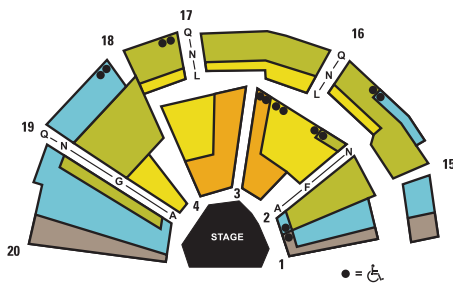

### SEATING CHARTS

WURTELE THRUST STAGE

McGUIRE PROSCENIUM STAGE

<i>A Christmas Carol</i>	AREA 1A	AREA 1	AREA 2	AREA 3	AREA 4
Nov 12-21	\$20.00	\$20.00	\$20.00	\$16.00	\$16.00
Student matinees at 10:30 a.m.	\$20.00	\$20.00	\$20.00	\$20.00	\$20.00
Tue, Wed, Thu at 7:30 p.m. Sun at 7 p.m. Nov 29 (1 p.m.)	\$56.20	\$48.20	\$25.50	\$20.50	\$15.50
Nov 22-24	\$64.20	\$56.20	\$30.50	\$25.50	\$20.50
Fri and Sat at 7:30 p.m. Sat and Sun at 1 p.m.	\$72.20	\$64.20	\$35.50	\$30.50	\$25.50
Dec 7, 13-14, 15 (1 p.m.), 19, 26	\$115.00	\$105.00	\$95.00	\$85.00	\$75.00
Dec 20-23	\$135.00	\$125.00	\$115.00	\$105.00	\$95.00