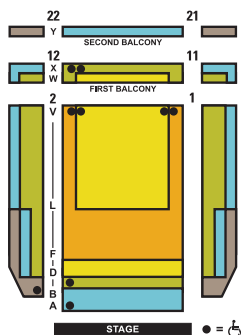

### SEATING CHARTS

WURTELE THRUST STAGE

McGUIRE PROSCENIUM STAGE

<i>A Christmas Carol</i>	AREA 1A	AREA 1	AREA 2	AREA 3	AREA 4
Nov 12-21	\$30.50	\$25.50	\$20.00	\$16.00	\$16.00
Tue, Wed, Thu at 7:30 p.m. Sun at 7 p.m. Weekdays at 10:30 a.m.	\$56.20	\$48.20	\$25.50	\$20.50	\$20.50
Nov 22-24	\$64.20	\$56.20	\$30.50	\$25.50	\$20.50
Fri and Sat at 7:30 p.m. Sat and Sun at 1 p.m. Nov 29 (1 p.m.)	\$72.20	\$64.20	\$35.80	\$30.50	\$25.50
Dec 7, 13-14, 15 (1 p.m.), 19, 26	\$115.00	\$105.00	\$95.00	\$85.00	\$75.00
Dec 20-23	\$135.00	\$125.00	\$115.00	\$105.00	\$95.00