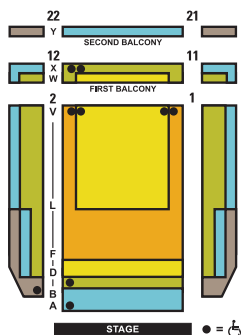

Group ticket prices include a \$1.00 per ticket handling fee.

A Christmas Carol

| | AREA 1A | AREA 1 | AREA 2 | AREA 3 | AREA 4 |
|---|----------|----------|----------|----------|---------|
| Previews Nov 10-11 | \$30.50 | \$25.50 | \$20.00 | \$16.00 | \$16.00 |
| Nov 12-24 | \$56.20 | \$48.20 | \$25.50 | \$20.50 | \$15.50 |
| Tue, Wed, Thu at 7:30 p.m. Sun at 7 p.m. Weekdays at 1 p.m. | \$64.20 | \$56.20 | \$30.50 | \$25.50 | \$20.50 |
| Fri and Sat at 7:30 p.m. Sat and Sun at 1 p.m. | \$72.20 | \$64.20 | \$35.50 | \$30.50 | \$25.50 |
| Dec 10, 11, 12 (1 p.m.), 19 (7 p.m.), 21 (7:30 p.m.), 26, 27 (1 p.m.) | \$115.00 | \$105.00 | \$95.00 | \$85.00 | \$75.00 |
| Dec 17, 18, 19 (1 p.m.), 22, 23 | \$135.00 | \$125.00 | \$115.00 | \$105.00 | \$95.00 |

SEATING CHARTS

WURTELE THRUST STAGE

McGUIRE PROSCENIUM STAGE

What the Constitution Means to Me, A Raisin in the Sun, The Tempest, Destiny of Desire, Emma and Sweat

| | AREA 1A | AREA 1 | AREA 2 | AREA 3 | AREA 4 |
|--|---------|---------|---------|---------|---------|
| Previews Weekdays at 1 p.m. | \$28.00 | \$24.00 | \$21.00 | \$16.00 | \$16.00 |
| Tue, Wed and Thu at 7:30 p.m. Sun at 7 p.m. | \$53.80 | \$45.80 | \$24.00 | \$19.00 | \$19.00 |
| Fri at 7:30 p.m. Sat and Sun at 1 p.m. | \$59.40 | \$51.40 | \$27.50 | \$22.50 | \$22.50 |
| Opening Night Sat at 7:30 p.m. | \$65.00 | \$57.00 | \$31.00 | \$26.00 | \$26.00 |