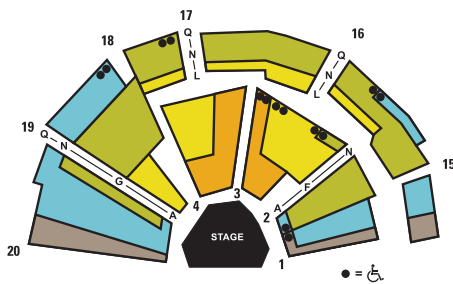

Group ticket prices include a \$1.00 per ticket handling fee.

A Christmas Carol

| | AREA 1A | AREA 1 | AREA 2 | AREA 3 | AREA 4 |
|---|----------|----------|----------|----------|---------|
| Previews Nov 10-11 | \$30.50 | \$25.50 | \$20.00 | \$16.00 | \$16.00 |
| Nov 12-24 | \$56.20 | \$48.20 | \$25.50 | \$20.50 | \$15.50 |
| Tue, Wed, Thu at 7:30 p.m. Sun at 7 p.m. Weekdays at 1 p.m. | \$64.20 | \$56.20 | \$30.50 | \$25.50 | \$20.50 |
| Fri and Sat at 7:30 p.m. Sat and Sun at 1 p.m. | \$72.20 | \$64.20 | \$35.50 | \$30.50 | \$25.50 |
| Dec 10, 11, 12 (1 p.m.), 19 (7 p.m.), 21 (7:30 p.m.), 26, 27 (1 p.m.) | \$115.00 | \$105.00 | \$95.00 | \$85.00 | \$75.00 |
| Dec 17, 18, 19 (1 p.m.), 22, 23 | \$135.00 | \$125.00 | \$115.00 | \$105.00 | \$95.00 |

SEATING CHARTS

WURTELE THRUST STAGE

McGUIRE PROSCENIUM STAGE

What the Constitution Means to Me, A Raisin in the Sun, The Tempest, Destiny of Desire, Emma and Sweat

| | AREA 1A | AREA 1 | AREA 2 | AREA 3 | AREA 4 |
|--|---------|---------|---------|---------|---------|
| Previews Weekdays at 1 p.m. | \$28.00 | \$24.00 | \$21.00 | \$16.00 | \$16.00 |
| Tue, Wed and Thu at 7:30 p.m. Sun at 7 p.m. | \$53.80 | \$45.80 | \$24.00 | \$19.00 | \$19.00 |
| Fri at 7:30 p.m. Sat and Sun at 1 p.m. | \$59.40 | \$51.40 | \$27.50 | \$22.50 | \$22.50 |
| Opening Night Sat at 7:30 p.m. | \$65.00 | \$57.00 | \$31.00 | \$26.00 | \$26.00 |