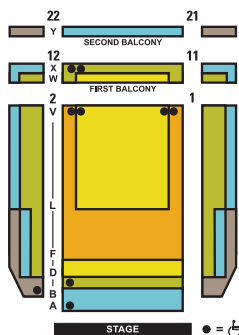

Group ticket prices include a \$1.00 per ticket handling fee.

A Christmas Carol

	AREA 1A	AREA 1	AREA 2	AREA 3	AREA 4
Previews Nov 10-11	\$20.00	\$20.00	\$20.00	\$16.00	\$16.00
Nov 12-24	\$56.20	\$48.20	\$25.50	\$20.50	\$15.50
Tue, Wed, Thu at 7:30 p.m. Sun at 7 p.m. Weekdays at 1 p.m.	\$64.20	\$56.20	\$30.50	\$25.50	\$20.50
Fri and Sat at 7:30 p.m. Sat and Sun at 1 p.m.	\$72.20	\$64.20	\$35.50	\$30.50	\$25.50
Dec 10, 11, 12 (1 p.m.), 19 (7 p.m.), 21 (7:30 p.m.), 26, 27 (1 p.m.)	\$115.00	\$105.00	\$95.00	\$85.00	\$75.00
Dec 17, 18, 19 (1 p.m.), 22, 23	\$135.00	\$125.00	\$115.00	\$105.00	\$95.00

SEATING CHARTS

WURTELE THRUST STAGE

McGUIRE PROSCENIUM STAGE

What the Constitution Means to Me, A Raisin in the Sun, The Tempest, Destiny of Desire, Emma and Sweat

	AREA 1A	AREA 1	AREA 2	AREA 3	AREA 4
Previews Weekdays at 10:30 a.m. and 1 p.m.	\$16.00	\$16.00	\$16.00	\$16.00	\$16.00
Tue, Wed and Thu at 7:30 p.m. Sun at 7 p.m.	\$34.00	\$29.00	\$21.00	\$16.00	\$16.00
Fri at 7:30 p.m. Sat and Sun at 1 p.m.	\$37.50	\$32.50	\$21.00	\$16.00	\$16.00
Opening Night Sat at 7:30 p.m.	\$41.00	\$36.00	\$31.00	\$26.00	\$21.00