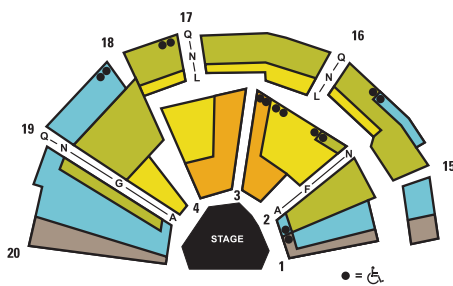

Group ticket prices include a \$1.00 per ticket handling fee.

A Christmas Carol

	AREA 1A	AREA 1	AREA 2	AREA 3	AREA 4
Previews Nov 10-11	\$20.00	\$20.00	\$20.00	\$16.00	\$16.00
Nov 12-24	\$56.20	\$48.20	\$25.50	\$20.50	\$15.50
Tue, Wed, Thu at 7:30 p.m. Sun at 7 p.m. Weekdays at 1 p.m.	\$64.20	\$56.20	\$30.50	\$25.50	\$20.50
Fri and Sat at 7:30 p.m. Sat and Sun at 1 p.m.	\$72.20	\$64.20	\$35.50	\$30.50	\$25.50
Dec 10, 11, 12 (1 p.m.), 19 (7 p.m.), 21 (7:30 p.m.), 26, 27 (1 p.m.)	\$115.00	\$105.00	\$95.00	\$85.00	\$75.00
Dec 17, 18, 19 (1 p.m.), 22, 23	\$135.00	\$125.00	\$115.00	\$105.00	\$95.00

SEATING CHARTS

WURTELE THRUST STAGE

McGUIRE PROSCENIUM STAGE

What the Constitution Means to Me, A Raisin in the Sun, The Tempest, Destiny of Desire, Emma and Sweat

	AREA 1A	AREA 1	AREA 2	AREA 3	AREA 4
Previews Weekdays at 10:30 a.m. and 1 p.m.	\$16.00	\$16.00	\$16.00	\$16.00	\$16.00
Tue, Wed and Thu at 7:30 p.m. Sun at 7 p.m.	\$34.00	\$29.00	\$21.00	\$16.00	\$16.00
Fri at 7:30 p.m. Sat and Sun at 1 p.m.	\$37.50	\$32.50	\$21.00	\$16.00	\$16.00
Opening Night Sat at 7:30 p.m.	\$41.00	\$36.00	\$31.00	\$26.00	\$21.00