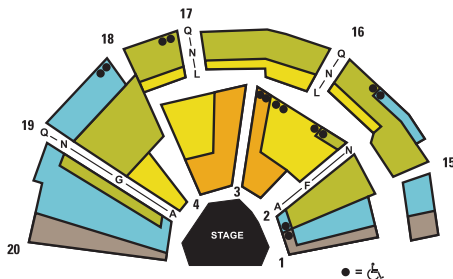

Group ticket prices include a \$1.00 per ticket handling fee.

SEATING CHARTS

WURTELE THRUST STAGE

McGUIRE PROSCENIUM STAGE

<i>A Christmas Carol</i>	AREA 1A	AREA 1	AREA 2	AREA 3	AREA 4
Previews (Nov 12-17) Relaxed Performance (Nov 27)	\$30.50	\$25.50	\$19.00	\$19.00	\$19.00
Nov 18-23	\$59.65	\$51.15	\$40.20	\$32.20	\$28.20
Tue, Wed and Thu at 7:30 p.m. Sun at 7 p.m., Dec 27 (1 p.m.) Weekdays at 10:30 a.m.	\$68.15	\$59.65	\$48.20	\$40.20	\$36.20
Fri and Sat at 7:30 p.m. Sat and Sun at 1 p.m.	\$76.65	\$68.15	\$56.20	\$48.20	\$44.20
Dec 20, 21, 22 (1 p.m.), 26, 27 (7:30 p.m.)	\$115.00	\$105.00	\$95.00	\$85.00	\$80.00
Dec 16, 17, 18, 22 (7:30 p.m.), 23	\$135.00	\$125.00	\$115.00	\$105.00	\$100.00

<i>Into the Woods</i>	AREA 1A	AREA 1	AREA 2	AREA 3	AREA 4
Previews; Wed at 1 p.m.	\$28.00	\$24.00	\$21.00	\$16.00	\$16.00
Tue and Wed at 7:30 p.m.	\$61.35	\$52.85	\$26.50	\$21.50	\$21.50
Thu at 7:30 p.m.; Sun at 7 p.m.	\$68.15	\$59.65	\$30.50	\$25.50	\$25.50
Sat and Sun at 1 p.m.	\$70.70	\$62.20	\$32.00	\$27.00	\$27.00
Fri at 7:30 p.m.	\$73.25	\$64.75	\$33.50	\$28.50	\$28.50
Sat at 7:30 p.m.; Opening Night	\$80.90	\$72.40	\$38.00	\$33.00	\$33.00

All other productions	AREA 1A	AREA 1	AREA 2	AREA 3	AREA 4
Previews Weekdays at 10:30 a.m. and 1 p.m.	\$28.00	\$24.00	\$21.00	\$16.00	\$16.00
Tue and Wed at 7:30 p.m.	\$57.10	\$48.60	\$24.00	\$19.00	\$19.00
Thu at 7:30 p.m.; Sun at 7 p.m.	\$59.65	\$51.15	\$25.50	\$20.50	\$20.50
Sat and Sun at 1 p.m.	\$62.20	\$53.70	\$27.00	\$22.00	\$22.00
Fri at 7:30 p.m.	\$64.75	\$56.25	\$28.50	\$23.50	\$23.50
Sat at 7:30 p.m.; Opening Night	\$68.15	\$59.65	\$30.50	\$25.50	\$25.50