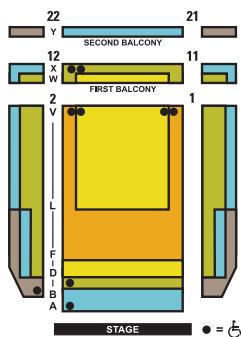

Group ticket prices include a \$1.00 per ticket handling fee.

SEATING CHARTS

WURTELE THRUST STAGE

McGUIRE PROSCENIUM STAGE

<i>A Christmas Carol</i>	AREA 1A	AREA 1	AREA 2	AREA 3	AREA 4
Previews (Nov 12-17) Relaxed Performance (Nov 27)	\$30.50	\$25.50	\$19.00	\$19.00	\$19.00
Nov 18-23	\$59.65	\$51.15	\$40.20	\$32.20	\$28.20
Tue, Wed and Thu at 7:30 p.m. Sun at 7 p.m., Dec 27 (1 p.m.) Weekdays at 10:30 a.m.	\$68.15	\$59.65	\$48.20	\$40.20	\$36.20
Fri and Sat at 7:30 p.m. Sat and Sun at 1 p.m.	\$76.65	\$68.15	\$56.20	\$48.20	\$44.20
Dec 20, 21, 22 (1 p.m.), 26, 27 (7:30 p.m.)	\$115.00	\$105.00	\$95.00	\$85.00	\$80.00
Dec 16, 17, 18, 22 (7:30 p.m.), 23	\$135.00	\$125.00	\$115.00	\$105.00	\$100.00

<i>Into the Woods</i>	AREA 1A	AREA 1	AREA 2	AREA 3	AREA 4
Previews; Wed at 1 p.m.	\$28.00	\$24.00	\$21.00	\$16.00	\$16.00
Tue and Wed at 7:30 p.m.	\$61.35	\$52.85	\$26.50	\$21.50	\$21.50
Thu at 7:30 p.m.; Sun at 7 p.m.	\$68.15	\$59.65	\$30.50	\$25.50	\$25.50
Sat and Sun at 1 p.m.	\$70.70	\$62.20	\$32.00	\$27.00	\$27.00
Fri at 7:30 p.m.	\$73.25	\$64.75	\$33.50	\$28.50	\$28.50
Sat at 7:30 p.m.; Opening Night	\$80.90	\$72.40	\$38.00	\$33.00	\$33.00

All other productions	AREA 1A	AREA 1	AREA 2	AREA 3	AREA 4
Previews Weekdays at 10:30 a.m. and 1 p.m.	\$28.00	\$24.00	\$21.00	\$16.00	\$16.00
Tue and Wed at 7:30 p.m.	\$57.10	\$48.60	\$24.00	\$19.00	\$19.00
Thu at 7:30 p.m.; Sun at 7 p.m.	\$59.65	\$51.15	\$25.50	\$20.50	\$20.50
Sat and Sun at 1 p.m.	\$62.20	\$53.70	\$27.00	\$22.00	\$22.00
Fri at 7:30 p.m.	\$64.75	\$56.25	\$28.50	\$23.50	\$23.50
Sat at 7:30 p.m.; Opening Night	\$68.15	\$59.65	\$30.50	\$25.50	\$25.50