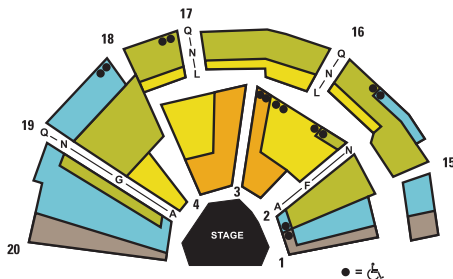

Group ticket prices include a \$1.00 per ticket handling fee.

SEATING CHARTS

WURTELE THRUST STAGE

McGUIRE PROSCENIUM STAGE

<i>A Christmas Carol</i>	AREA 1A	AREA 1	AREA 2	AREA 3	AREA 4
Previews (Nov 12-17) Relaxed Performance (Nov 27)	\$30.50	\$25.50	\$19.00	\$19.00	\$19.00
Nov 18-23	\$56.20	\$48.20	\$25.50	\$20.50	\$18.00
Tue, Wed and Thu at 7:30 p.m. Sun at 7 p.m., Dec 27 (1 p.m.) Weekdays at 10:30 a.m.	\$64.20	\$56.20	\$30.50	\$25.50	\$23.00
Fri and Sat at 7:30 p.m. Sat and Sun at 1 p.m.	\$72.20	\$64.20	\$35.50	\$30.50	\$28.00
Dec 20, 21, 22 (1 p.m.), 26, 27 (7:30 p.m.)	\$115.00	\$105.00	\$95.00	\$85.00	\$80.00
Dec 16, 17, 18, 22 (7:30 p.m.), 23	\$135.00	\$125.00	\$115.00	\$105.00	\$100.00

<i>Into the Woods</i>	AREA 1A	AREA 1	AREA 2	AREA 3	AREA 4
Previews; Wed at 1 p.m.	\$28.00	\$24.00	\$21.00	\$16.00	\$16.00
Tue and Wed at 7:30 p.m.	\$57.80	\$49.80	\$26.50	\$21.50	\$21.50
Thu at 7:30 p.m.; Sun at 7 p.m.	\$64.20	\$56.20	\$30.50	\$25.50	\$25.50
Sat and Sun at 1 p.m.	\$66.60	\$58.60	\$32.00	\$27.00	\$27.00
Fri at 7:30 p.m.	\$69.00	\$61.00	\$33.50	\$28.50	\$28.50
Sat at 7:30 p.m.; Opening Night	\$76.20	\$68.20	\$38.00	\$33.00	\$33.00

All other productions	AREA 1A	AREA 1	AREA 2	AREA 3	AREA 4
Previews Weekdays at 10:30 a.m. and 1 p.m.	\$28.00	\$24.00	\$21.00	\$16.00	\$16.00
Tue and Wed at 7:30 p.m.	\$53.80	\$45.80	\$24.00	\$19.00	\$19.00
Thu at 7:30 p.m.; Sun at 7 p.m.	\$56.20	\$48.20	\$25.50	\$20.50	\$20.50
Sat and Sun at 1 p.m.	\$58.60	\$50.60	\$27.00	\$22.00	\$22.00
Fri at 7:30 p.m.	\$61.00	\$53.00	\$28.50	\$23.50	\$23.50
Sat at 7:30 p.m.; Opening Night	\$64.20	\$56.20	\$30.50	\$25.50	\$25.50