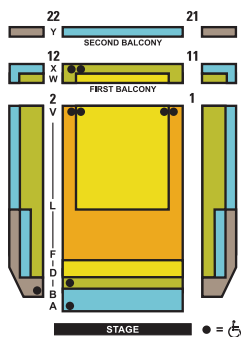

Group ticket prices include a \$1.00 per ticket handling fee.

SEATING CHARTS

WURTELE THRUST STAGE

McGUIRE PROSCENIUM STAGE

<i>A Christmas Carol</i>	AREA 1A	AREA 1	AREA 2	AREA 3	AREA 4
Previews (Nov 12-17) Relaxed Performance (Nov 27)	\$30.50	\$25.50	\$19.00	\$19.00	\$19.00
Nov 18-23	\$56.20	\$48.20	\$25.50	\$20.50	\$18.00
Tue, Wed and Thu at 7:30 p.m. Sun at 7 p.m., Dec 27 (1 p.m.) Weekdays at 10:30 a.m.	\$64.20	\$56.20	\$30.50	\$25.50	\$23.00
Fri and Sat at 7:30 p.m. Sat and Sun at 1 p.m.	\$72.20	\$64.20	\$35.50	\$30.50	\$28.00
Dec 20, 21, 22 (1 p.m.), 26, 27 (7:30 p.m.)	\$115.00	\$105.00	\$95.00	\$85.00	\$80.00
Dec 16, 17, 18, 22 (7:30 p.m.), 23	\$135.00	\$125.00	\$115.00	\$105.00	\$100.00

<i>Into the Woods</i>	AREA 1A	AREA 1	AREA 2	AREA 3	AREA 4
Previews; Wed at 1 p.m.	\$28.00	\$24.00	\$21.00	\$16.00	\$16.00
Tue and Wed at 7:30 p.m.	\$57.80	\$49.80	\$26.50	\$21.50	\$21.50
Thu at 7:30 p.m.; Sun at 7 p.m.	\$64.20	\$56.20	\$30.50	\$25.50	\$25.50
Sat and Sun at 1 p.m.	\$66.60	\$58.60	\$32.00	\$27.00	\$27.00
Fri at 7:30 p.m.	\$69.00	\$61.00	\$33.50	\$28.50	\$28.50
Sat at 7:30 p.m.; Opening Night	\$76.20	\$68.20	\$38.00	\$33.00	\$33.00