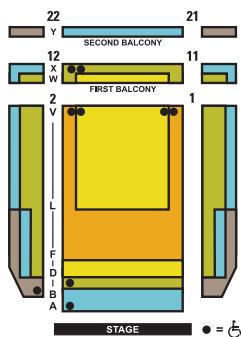

Group ticket prices include a \$1.00 per ticket handling fee.

SEATING CHARTS

WURTELE THRUST STAGE

McGUIRE PROSCENIUM STAGE

<i>A Christmas Carol</i>	AREA 1A	AREA 1	AREA 2	AREA 3	AREA 4
Previews (Nov 12-17) and student matinees	\$19.00	\$19.00	\$19.00	\$19.00	\$19.00
Nov 18-23	\$56.20	\$48.20	\$25.50	\$20.50	\$18.00
Tue, Wed and Thu at 7:30 p.m. Sun at 7 p.m.	\$64.20	\$56.20	\$30.50	\$25.50	\$23.00
Fri and Sat at 7:30 p.m. Sat and Sun at 1 p.m.	\$72.20	\$64.20	\$35.50	\$30.50	\$28.00
Dec 18 (7 p.m.), 20, 21, 22 (1 p.m.), 26, 27 (7:30 p.m.)	\$115.00	\$105.00	\$95.00	\$85.00	\$80.00
Dec 16, 17, 18 (1 p.m.), 22 (7:30 p.m.), 23, 24	\$135.00	\$125.00	\$115.00	\$105.00	\$100.00

<i>Into the Woods</i>	AREA 1A	AREA 1	AREA 2	AREA 3	AREA 4
Previews; Wed at 1 p.m.	\$16.00	\$16.00	\$16.00	\$16.00	\$16.00
Tue and Wed at 7:30 p.m.	\$36.50	\$31.50	\$21.00	\$16.00	\$16.00
Thu at 7:30 p.m.; Sun at 7 p.m.	\$40.50	\$35.50	\$21.00	\$16.00	\$16.00
Sat and Sun at 1 p.m.	\$42.00	\$37.00	\$21.00	\$16.00	\$16.00
Fri at 7:30 p.m.	\$43.50	\$38.50	\$21.00	\$16.00	\$16.00
Sat at 7:30 p.m.; Opening Night	\$48.00	\$43.00	\$38.00	\$33.00	\$30.50