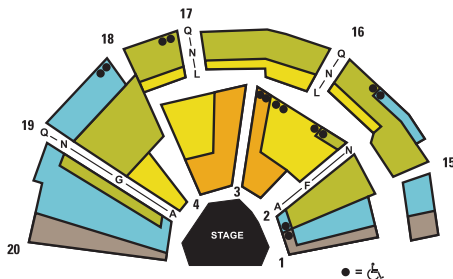

Group ticket prices include a \$1.00 per ticket handling fee.

SEATING CHARTS

WURTELE THRUST STAGE

McGUIRE PROSCENIUM STAGE

<i>A Christmas Carol</i>	AREA 1A	AREA 1	AREA 2	AREA 3	AREA 4
Previews (Nov 12-17) and student matinees	\$19.00	\$19.00	\$19.00	\$19.00	\$19.00
Nov 18-23	\$56.20	\$48.20	\$25.50	\$20.50	\$18.00
Tue, Wed and Thu at 7:30 p.m. Sun at 7 p.m.	\$64.20	\$56.20	\$30.50	\$25.50	\$23.00
Fri and Sat at 7:30 p.m. Sat and Sun at 1 p.m.	\$72.20	\$64.20	\$35.50	\$30.50	\$28.00
Dec 18 (7 p.m.), 20, 21, 22 (1 p.m.), 26, 27 (7:30 p.m.)	\$115.00	\$105.00	\$95.00	\$85.00	\$80.00
Dec 16, 17, 18 (1 p.m.), 22 (7:30 p.m.), 23, 24	\$135.00	\$125.00	\$115.00	\$105.00	\$100.00

<i>Into the Woods</i>	AREA 1A	AREA 1	AREA 2	AREA 3	AREA 4
Previews; Wed at 1 p.m.	\$16.00	\$16.00	\$16.00	\$16.00	\$16.00
Tue and Wed at 7:30 p.m.	\$36.50	\$31.50	\$21.00	\$16.00	\$16.00
Thu at 7:30 p.m.; Sun at 7 p.m.	\$40.50	\$35.50	\$21.00	\$16.00	\$16.00
Sat and Sun at 1 p.m.	\$42.00	\$37.00	\$21.00	\$16.00	\$16.00
Fri at 7:30 p.m.	\$43.50	\$38.50	\$21.00	\$16.00	\$16.00
Sat at 7:30 p.m.; Opening Night	\$48.00	\$43.00	\$38.00	\$33.00	\$30.50

All other productions	AREA 1A	AREA 1	AREA 2	AREA 3	AREA 4
Previews	\$16.00	\$16.00	\$16.00	\$16.00	\$16.00
Weekdays at 10:30 a.m. and 1 p.m.	\$16.00	\$16.00	\$16.00	\$16.00	\$16.00
Tue and Wed at 7:30 p.m.	\$34.00	\$29.00	\$21.00	\$16.00	\$16.00
Thu at 7:30 p.m.; Sun at 7 p.m.	\$35.50	\$30.50	\$21.00	\$16.00	\$16.00
Sat and Sun at 1 p.m.	\$37.00	\$32.00	\$21.00	\$16.00	\$16.00
Fri at 7:30 p.m.	\$38.50	\$33.50	\$21.00	\$16.00	\$16.00
Sat at 7:30 p.m.; Opening Night	\$40.50	\$35.50	\$30.50	\$25.50	\$23.00