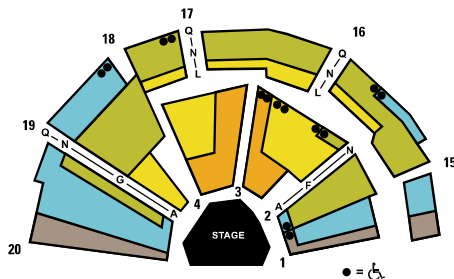

## Student groups of 15 or more save!

### SEATING CHARTS

WURTELE THRUST STAGE

McGUIRE PROSCENIUM STAGE

<i>A Christmas Carol</i>	AREA 1A	AREA 1	AREA 2	AREA 3	AREA 4
Previews (Nov 9-14) Student matinees	\$19.00	\$19.00	\$19.00	\$19.00	\$19.00
Nov 15-17	\$60.20	\$51.40	\$25.50	\$21.50	\$19.00
Tue, Wed and Thu at 7:30 p.m.	\$68.20	\$59.40	\$30.50	\$26.50	\$24.00
Fri at 7:30 p.m. Sat at 1 p.m. and 7:30 p.m. Sun at 1 p.m. and 7 p.m.	\$76.20	\$67.40	\$35.50	\$31.50	\$29.00
Dec 6, 7, 13 at 7:30 p.m. Dec 7, 8, 20 at 1 p.m.	\$120.00	\$109.00	\$95.00	\$87.00	\$82.00
Dec 14, 15, 21, 22 at 1 p.m. Dec 14, 20, 21 at 7:30 p.m.	\$140.00	\$129.00	\$115.00	\$107.00	\$102.00

<i>Cabaret</i>	AREA 1A	AREA 1	AREA 2	AREA 3	AREA 4
Previews; Wed at 1 p.m.	\$16.00	\$16.00	\$16.00	\$16.00	\$16.00
Tue and Wed at 7:30 p.m.	\$39.00	\$33.50	\$21.00	\$16.00	\$16.00
Thu at 7:30 p.m.; Sun at 7 p.m.	\$43.50	\$38.00	\$21.00	\$16.00	\$16.00
Fri at 7:30 p.m. Sat and Sun at 1 p.m.	\$45.50	\$40.00	\$21.00	\$16.00	\$16.00
Sat at 7:30 p.m.	\$49.00	\$43.50	\$36.50	\$32.50	\$30.00