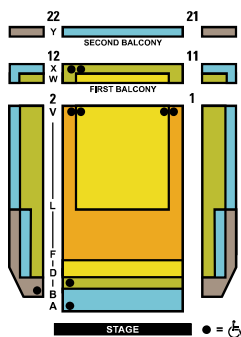

### SEATING CHARTS

WURTELE THRUST STAGE

McGUIRE PROSCENIUM STAGE

<i>A Christmas Carol</i>	AREA 1A	AREA 1	AREA 2	AREA 3	AREA 4
Previews (Nov 9-14) Student matinees	\$19.00	\$19.00	\$19.00	\$19.00	\$19.00
Nov 15-17	\$60.20	\$51.40	\$25.50	\$21.50	\$19.00
Tue, Wed and Thu at 7:30 p.m.	\$68.20	\$59.40	\$30.50	\$26.50	\$24.00
Fri at 7:30 p.m. Sat at 1 p.m. and 7:30 p.m. Sun at 1 p.m. and 7 p.m.	\$76.20	\$67.40	\$35.50	\$31.50	\$29.00
Dec 6, 7, 13 at 7:30 p.m. Dec 7, 8, 20 at 1 p.m.	\$120.00	\$109.00	\$95.00	\$87.00	\$82.00
Dec 14, 15, 21, 22 at 1 p.m. Dec 14, 20, 21 at 7:30 p.m.	\$140.00	\$129.00	\$115.00	\$107.00	\$102.00