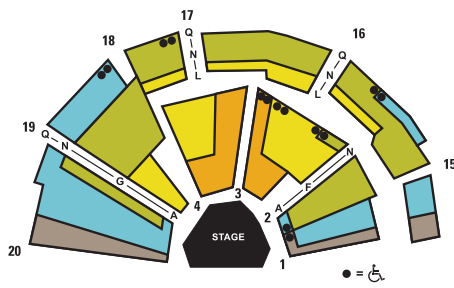

## Adult groups of 15 or more save!

### SEATING CHARTS

WURTELE THRUST STAGE

McGUIRE PROSCENIUM STAGE