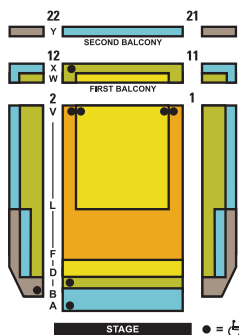

Group ticket prices include a \$1.00 per ticket handling fee.

SEATING CHARTS

WURTELE THRUST STAGE

McGUIRE PROSCENIUM STAGE

WURTELE THRUST STAGE

<i>A Christmas Carol</i>	AREA 1A	AREA 1	AREA 2	AREA 3	AREA 4
Previews; student mats	\$20.00	\$20.00	\$20.00	\$20.00	\$20.00
Tue, Wed and Sun eves	\$56.20	\$48.20	\$25.50	\$20.50	\$15.50
Thu eves; Dec 29-30	\$64.20	\$56.20	\$30.50	\$25.50	\$20.50
Fri and Sat eves; Sat and Sun mats	\$72.20	\$64.20	\$35.50	\$30.50	\$25.50
Dec 9, 16, 19-21, 22 mat, 26	\$115.00	\$105.00	\$95.00	\$85.00	\$75.00
Dec 22 eve, 23, 24	\$135.00	\$125.00	\$115.00	\$105.00	\$95.00