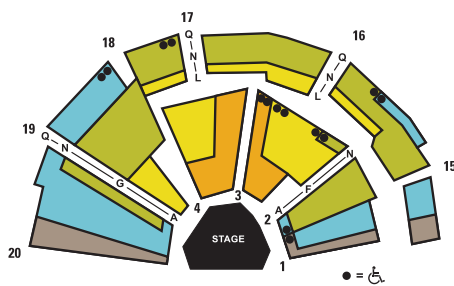

Group ticket prices include a \$1.00 per ticket handling fee.

SEATING CHARTS

WURTELE THRUST STAGE

McGUIRE PROSCENIUM STAGE

WURTELE THRUST STAGE

<i>A Christmas Carol</i>	AREA 1A	AREA 1	AREA 2	AREA 3	AREA 4
Previews; student mats	\$20.00	\$20.00	\$20.00	\$20.00	\$20.00
Tue, Wed and Sun eves	\$56.20	\$48.20	\$25.50	\$20.50	\$15.50
Thu eves; Dec 29-30	\$64.20	\$56.20	\$30.50	\$25.50	\$20.50
Fri and Sat eves; Sat and Sun mats	\$72.20	\$64.20	\$35.50	\$30.50	\$25.50
Dec 9, 16, 19-21, 22 mat, 26	\$115.00	\$105.00	\$95.00	\$85.00	\$75.00
Dec 22 eve, 23, 24	\$135.00	\$125.00	\$115.00	\$105.00	\$95.00

<i>West Side Story</i>	AREA 1A	AREA 1	AREA 2	AREA 3	AREA 4
Previews; Weekday mats	\$16.00	\$16.00	\$16.00	\$16.00	\$16.00
Tue, Wed and Sun eves	\$35.50	\$30.50	\$21.00	\$16.00	\$16.00
Thu and Fri eves; Sat and Sun mats	\$42.00	\$37.00	\$21.00	\$16.00	\$16.00
Sat eves; Opening	\$47.00	\$42.00	\$37.00	\$32.00	\$29.50

<i>All other productions</i>	AREA 1A	AREA 1	AREA 2	AREA 3	AREA 4
Previews; Weekday mats	\$16.00	\$16.00	\$16.00	\$16.00	\$16.00
Tue, Wed and Sun eves	\$33.00	\$28.00	\$21.00	\$16.00	\$16.00
Thu and Fri eves; Sat and Sun mats	\$37.00	\$32.00	\$21.00	\$16.00	\$16.00
Sat eves; Opening	\$39.50	\$34.50	\$29.50	\$24.50	\$22.00