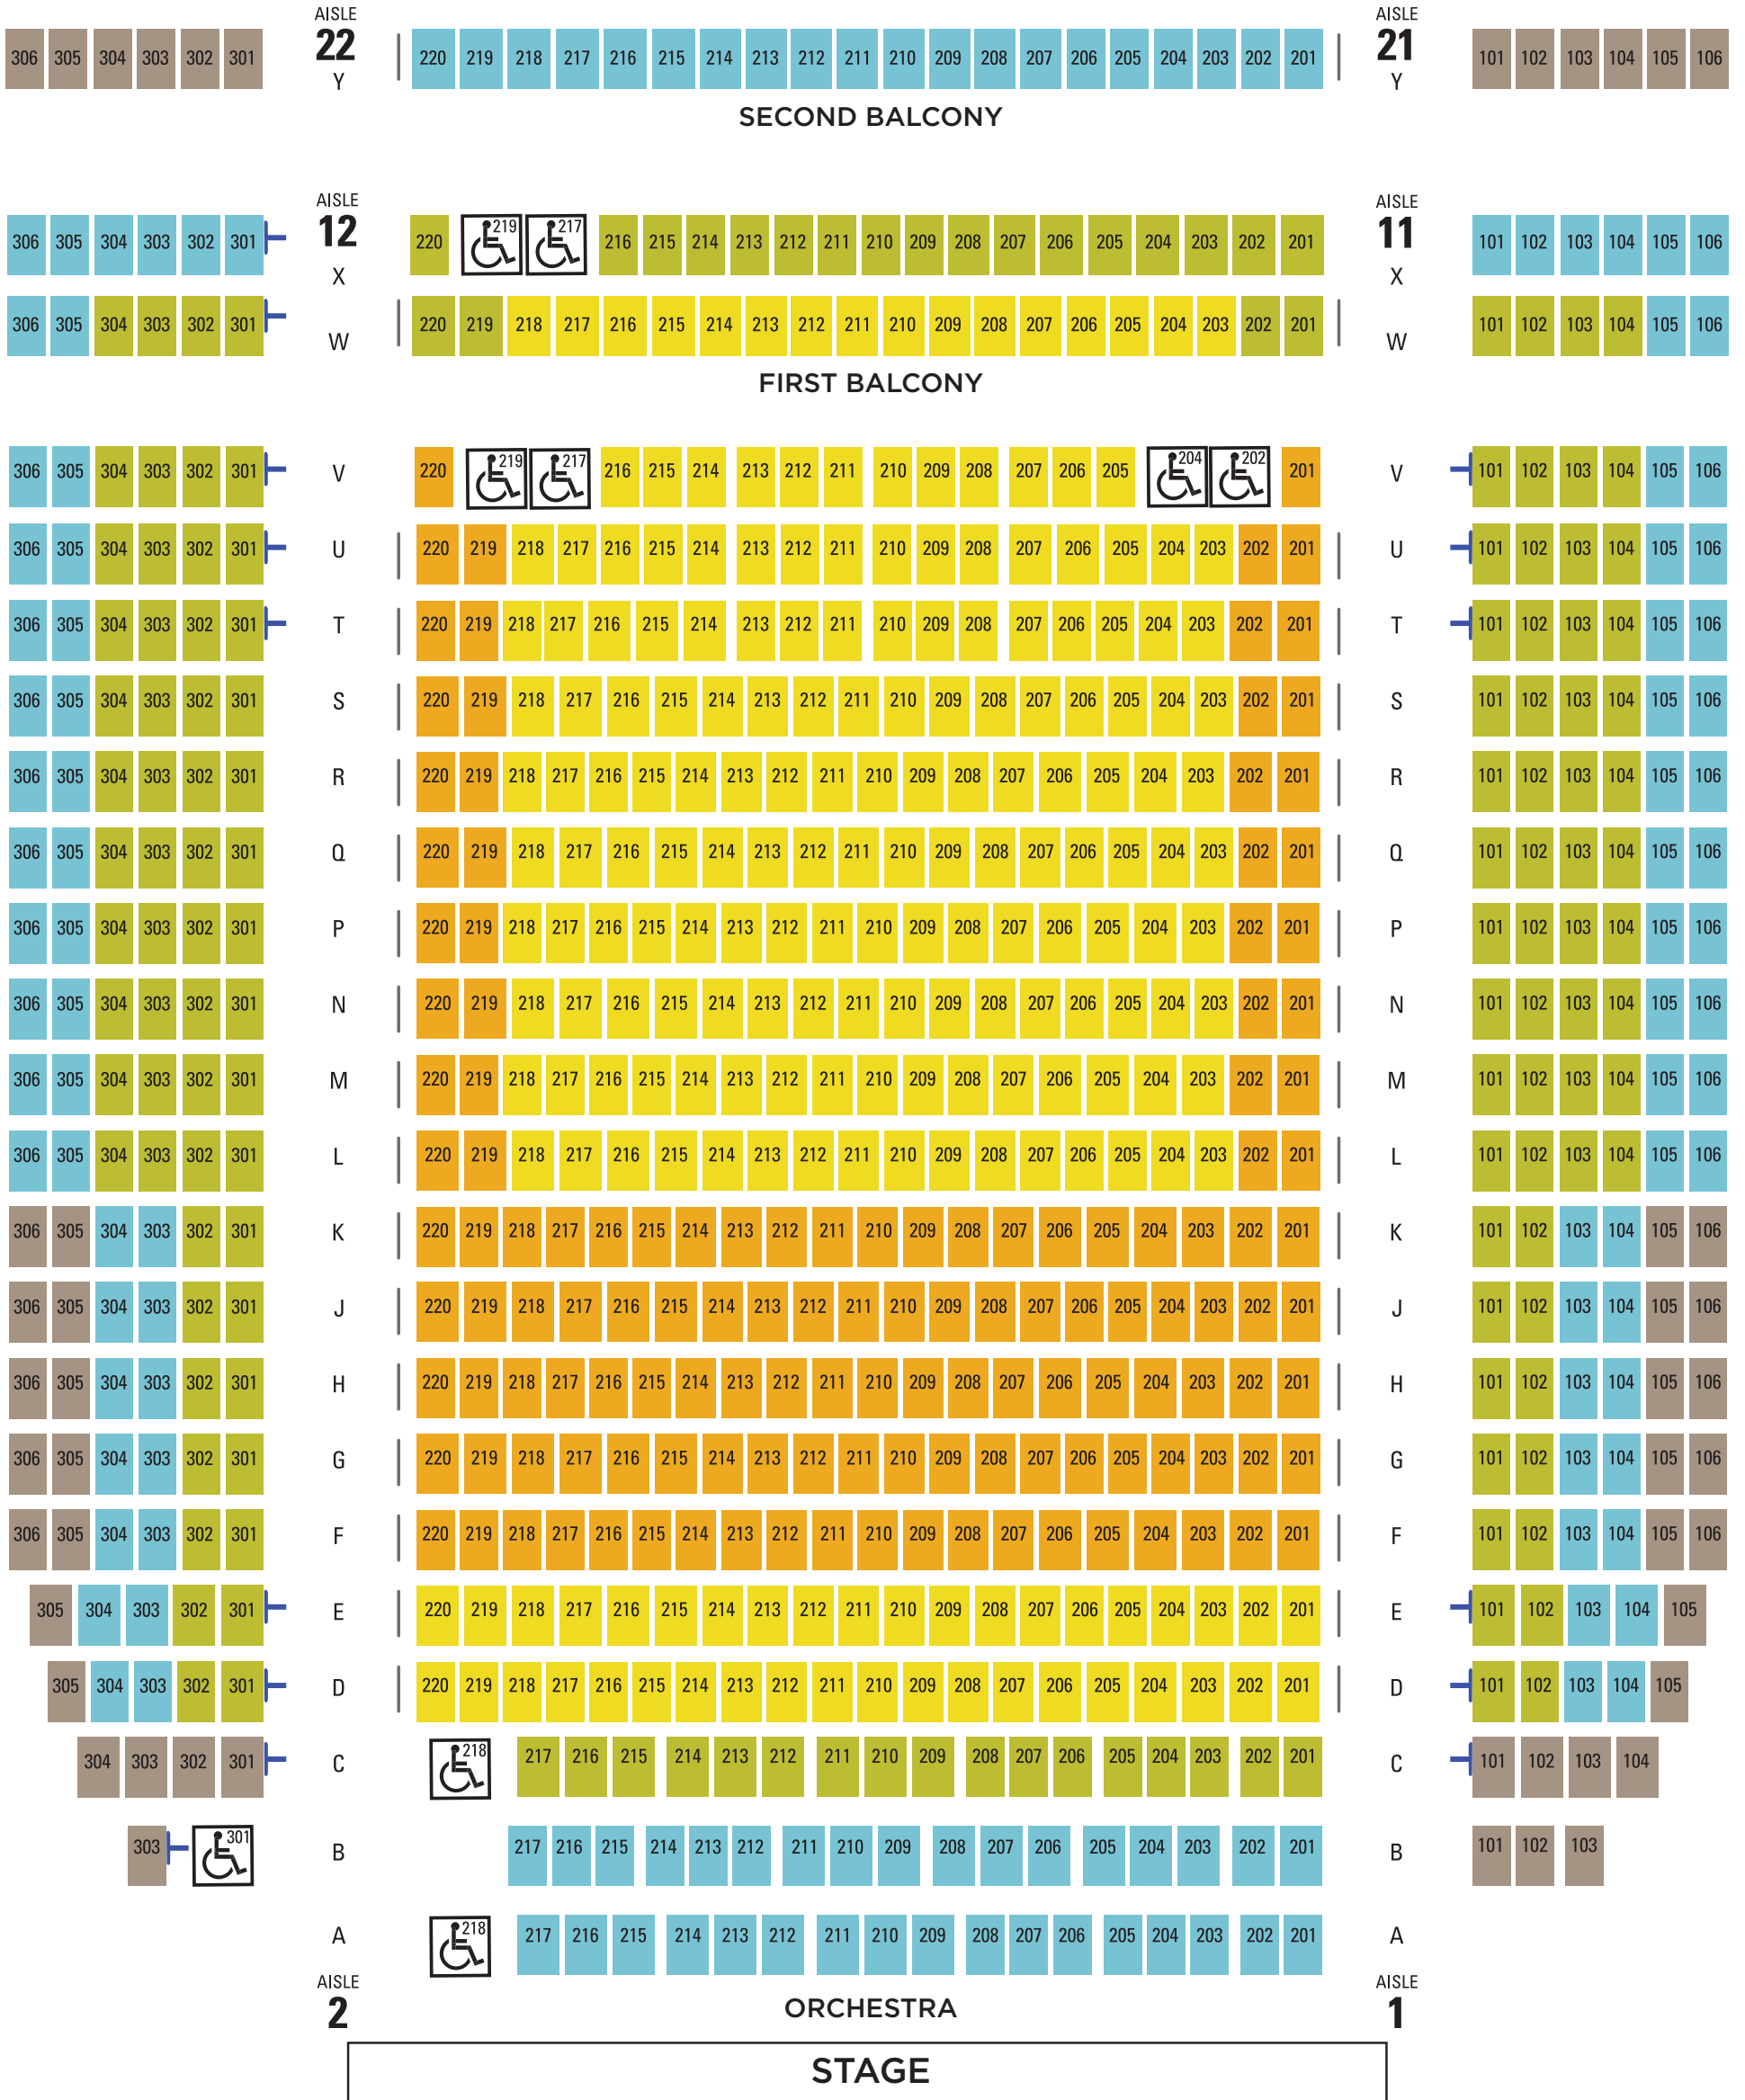

# McGuire Proscenium Stage

 AREA 1A	 AREA 3	 ACCESSIBLE SEATING
 AREA 1	 AREA 4	 TRANSFER ARMS
 AREA 2		 RAILING