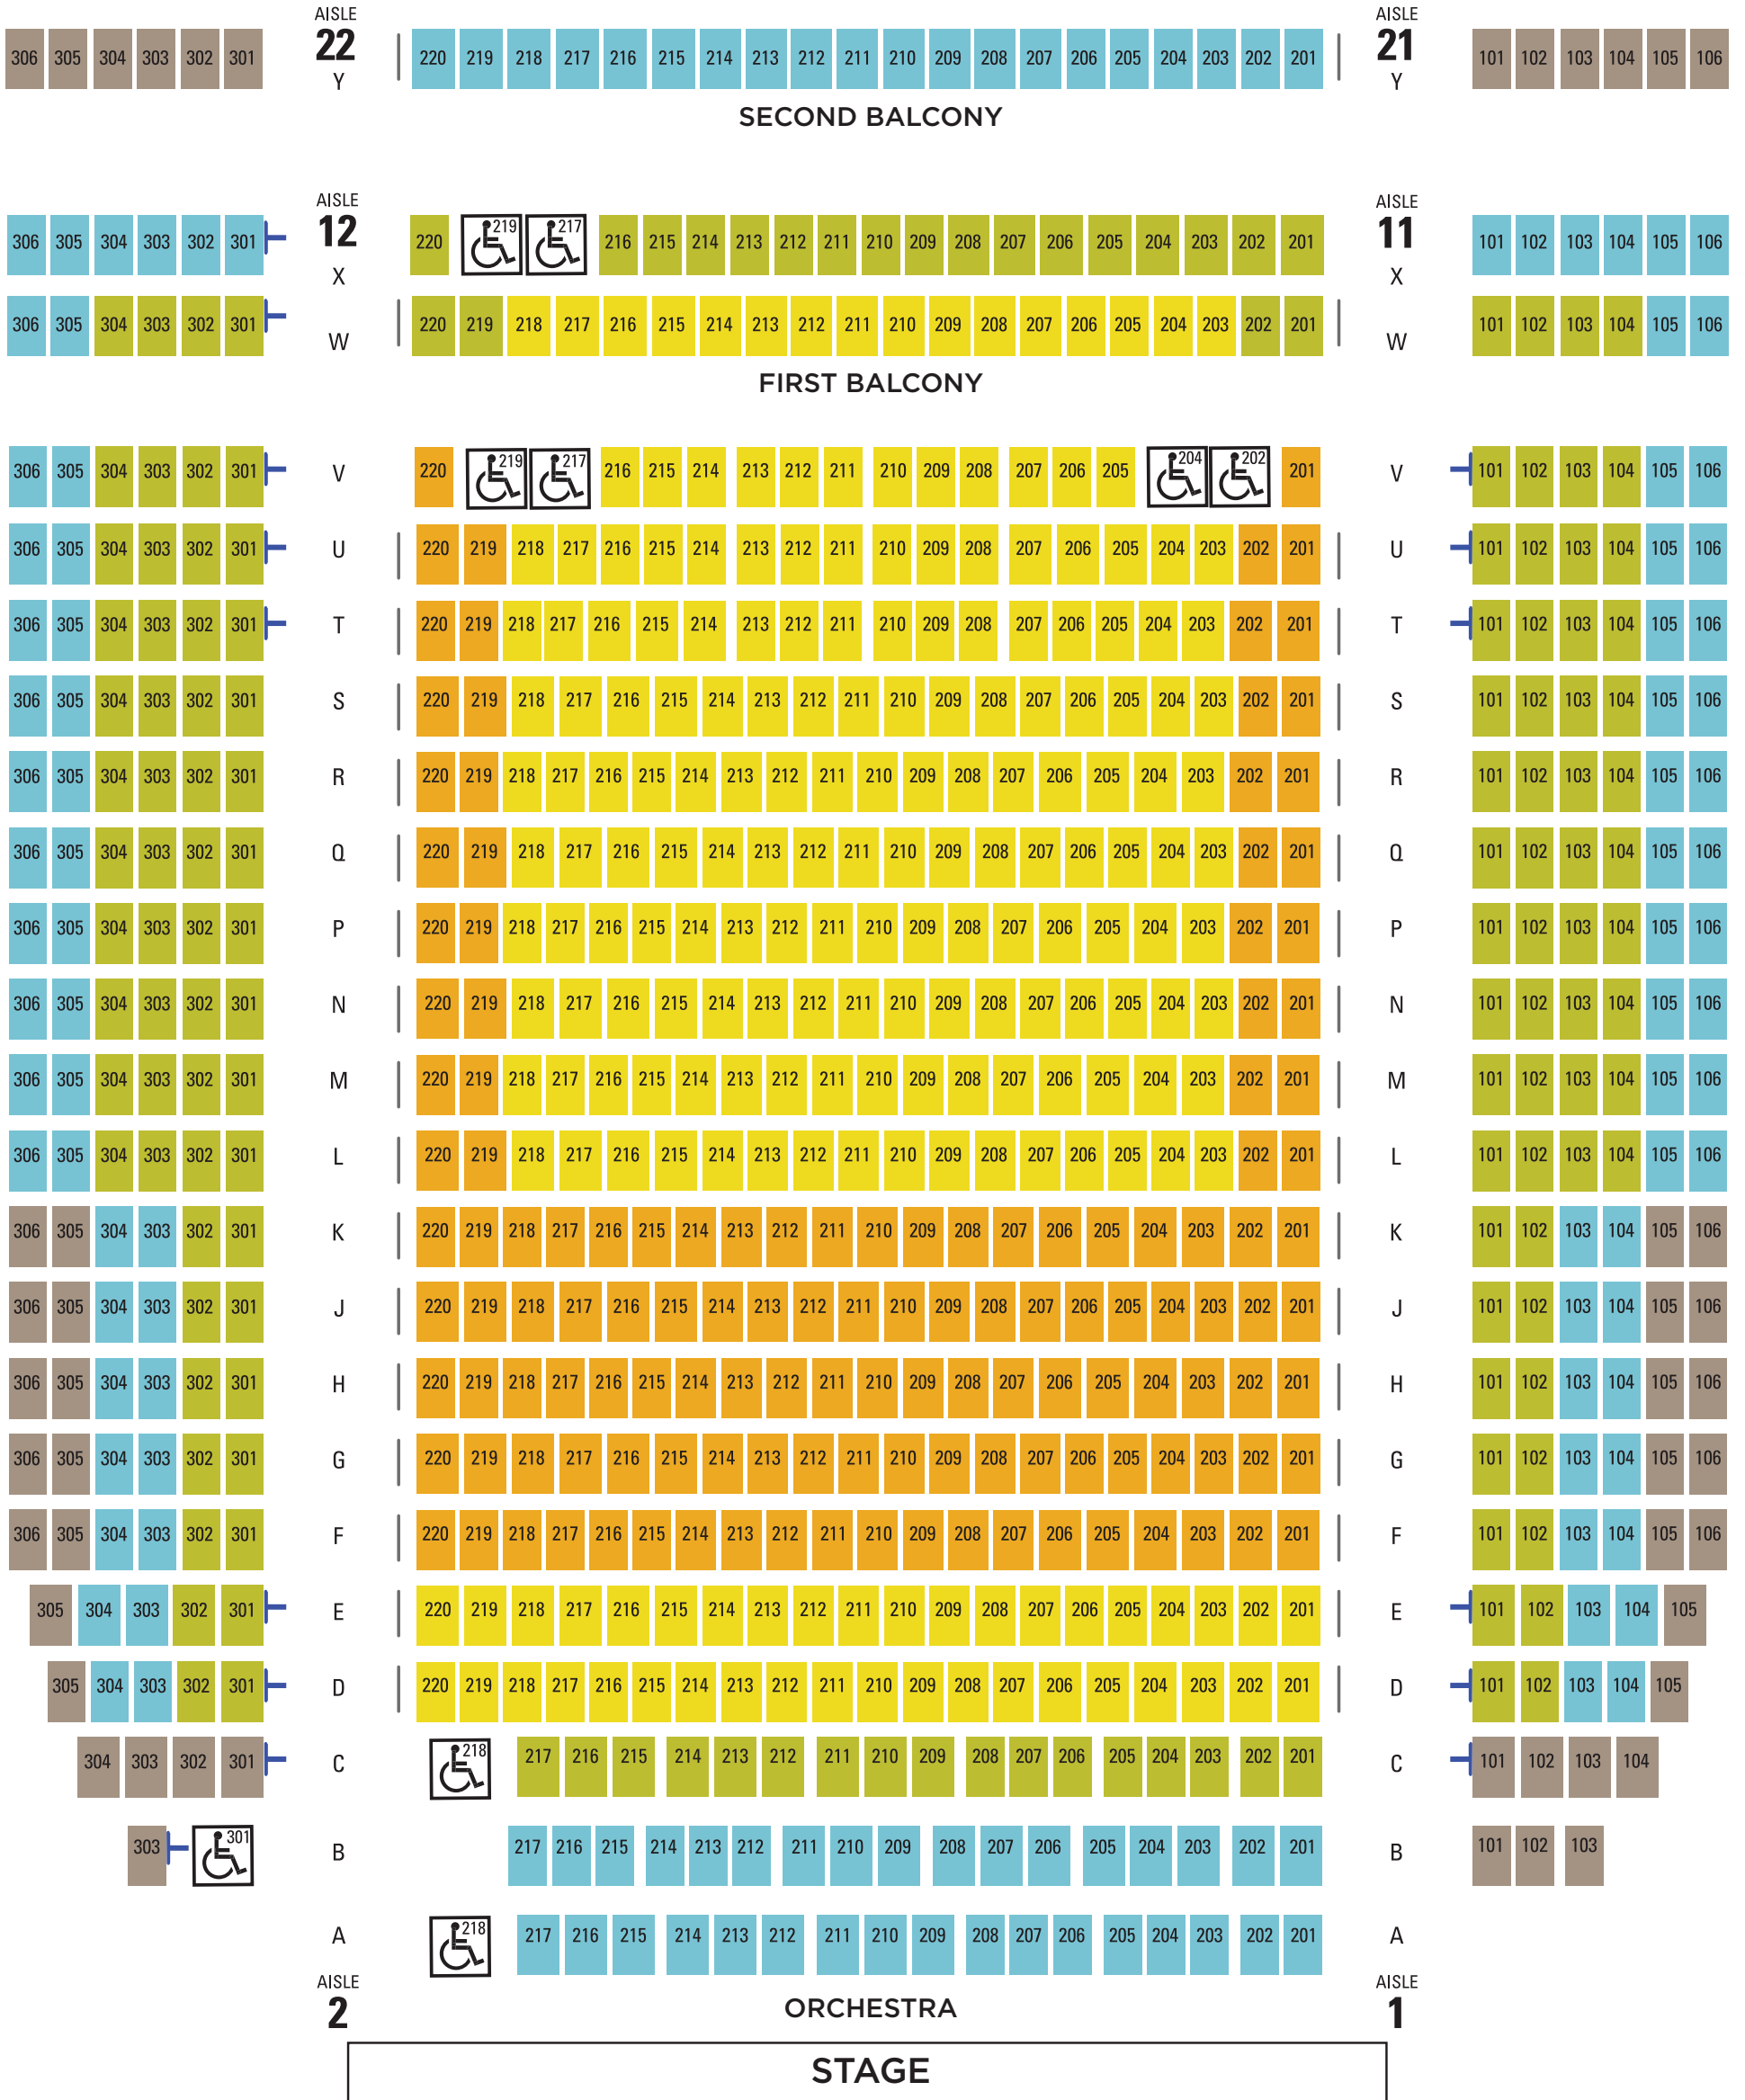

McGuire Proscenium Stage

 AREA 1A	 AREA 3	 ACCESSIBLE SEATING
 AREA 1	 AREA 4	 TRANSFER ARMS
 AREA 2		 RAILING